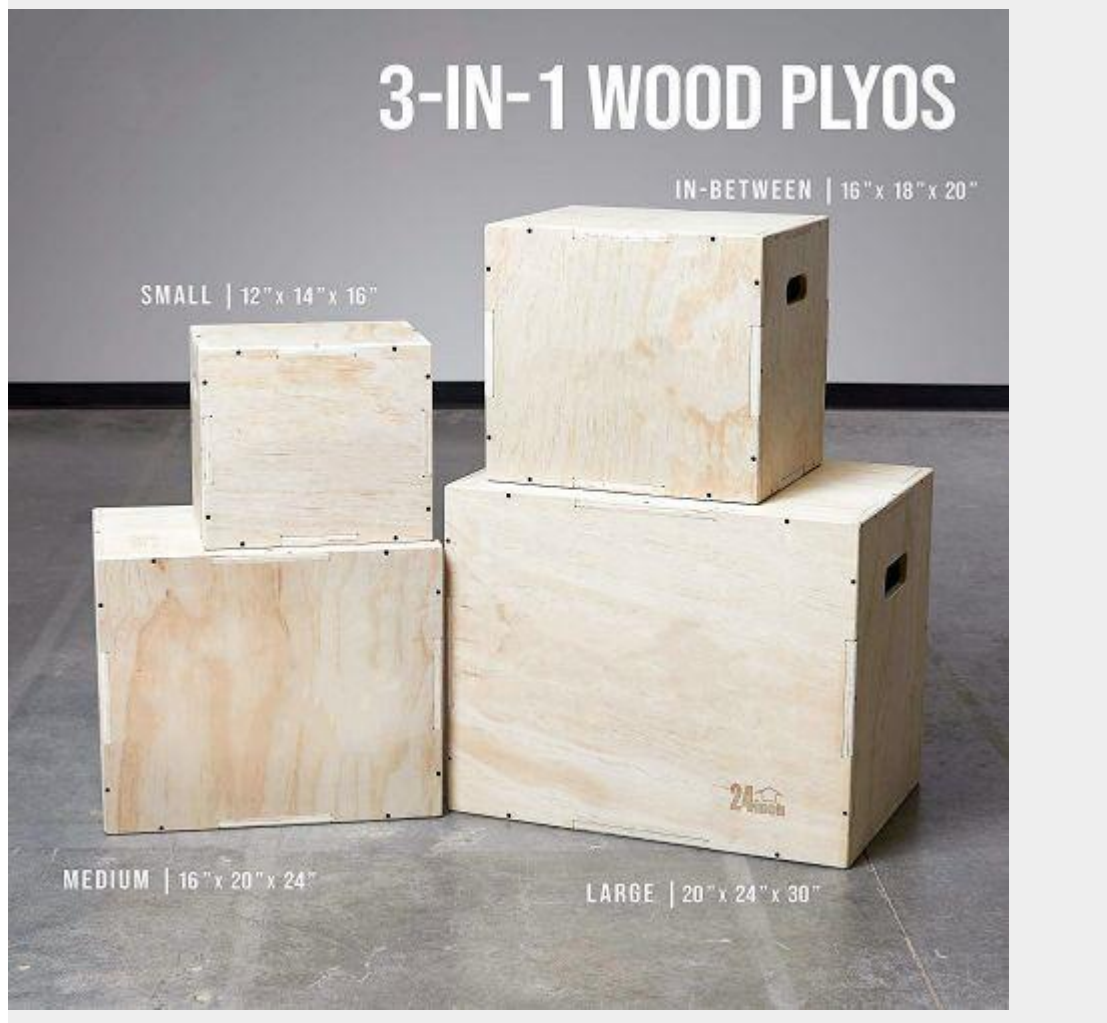

Rizhao good crossfit co.,ltd

Address: No.169, Shandongxi Road, Rizhao City, Shandong Province

Tel:+86-633-8811598

E-mail:ella@goodgymfitness.com

Phone:+86-13326333935